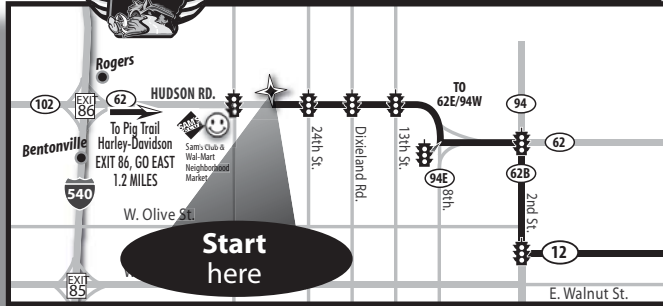

# Revolution™ Ride

More RIDE MAPS are available at our dealership so please stop in today!

Pig Trail H-D Dealership

HWY to .....	HWY	MILEAGE	Total	Notes
62W.....	2nd St	2	2.0	
2nd St.....	12E	1.2	3.2	
12E.....	127S	15.8	19.0	
127S.....	12E	8.7	27.7	
12E.....	23S	1	28.7	
23S.....	127S	8.2	36.9	
127S.....	412E	5.1	42.0	
412E.....	103S	19	61.0	
103S.....	43E	12.2	73.2	
43E.....	206S	15.6	88.8	
206S.....	7S	9.3	98.1	
7S.....	74W	10.7	108.8	
74W.....	43S	14.4	123.2	
43S.....	21N	4.4	127.6	
21N.....	74W	9.6	137.2	
74W.....	23N	14.3	151.5	
23N.....	412W	7.4	158.9	
412W.....	45N	8.7	167.6	
45N.....	12W	7.9	175.5	
12W.....	2nd St. (Turn Right)	22.5	198.0	
2nd St.....	102	1	199.0	
102.....	Dealership	2	201.0	

**POINTS OF INTEREST:**

- #1: Hobbs State Park
- #2: Mystic Caverns
- #3: Buffalo River National Park
- #4: Ozark National Forest
- #5: Boxley Valley - Watch For Elk!
- #6: War Eagle Cavern
- #7: War Eagle Mill
- #8: Beaver Lake

- KEY:**
- Food
  - Fuel Stop
  - Outdoor Activities
  - Points of Interest
  - Rest Area

© Property of Pig Trail Harley Davidson® Buell Unauthorized Distribution Prohibited

**BIKE BROKE DOWN?**  
 Call for bike pickup from the  
**"PIG-UP TRUCK"**  
 PIG TRAIL HARLEY-DAVIDSON  
 8am-7pm call toll free 1-877-633-9797  
 7pm-8am call 479.271.7600

**PIG TRAIL**  
 HARLEY-DAVIDSON/BUELL  
 479-636-9797 | 877-633-9797 TOLL FREE  
 2409 HUDSON ROAD · ROGERS, ARKANSAS  
[www.pigtrailhd.com](http://www.pigtrailhd.com)