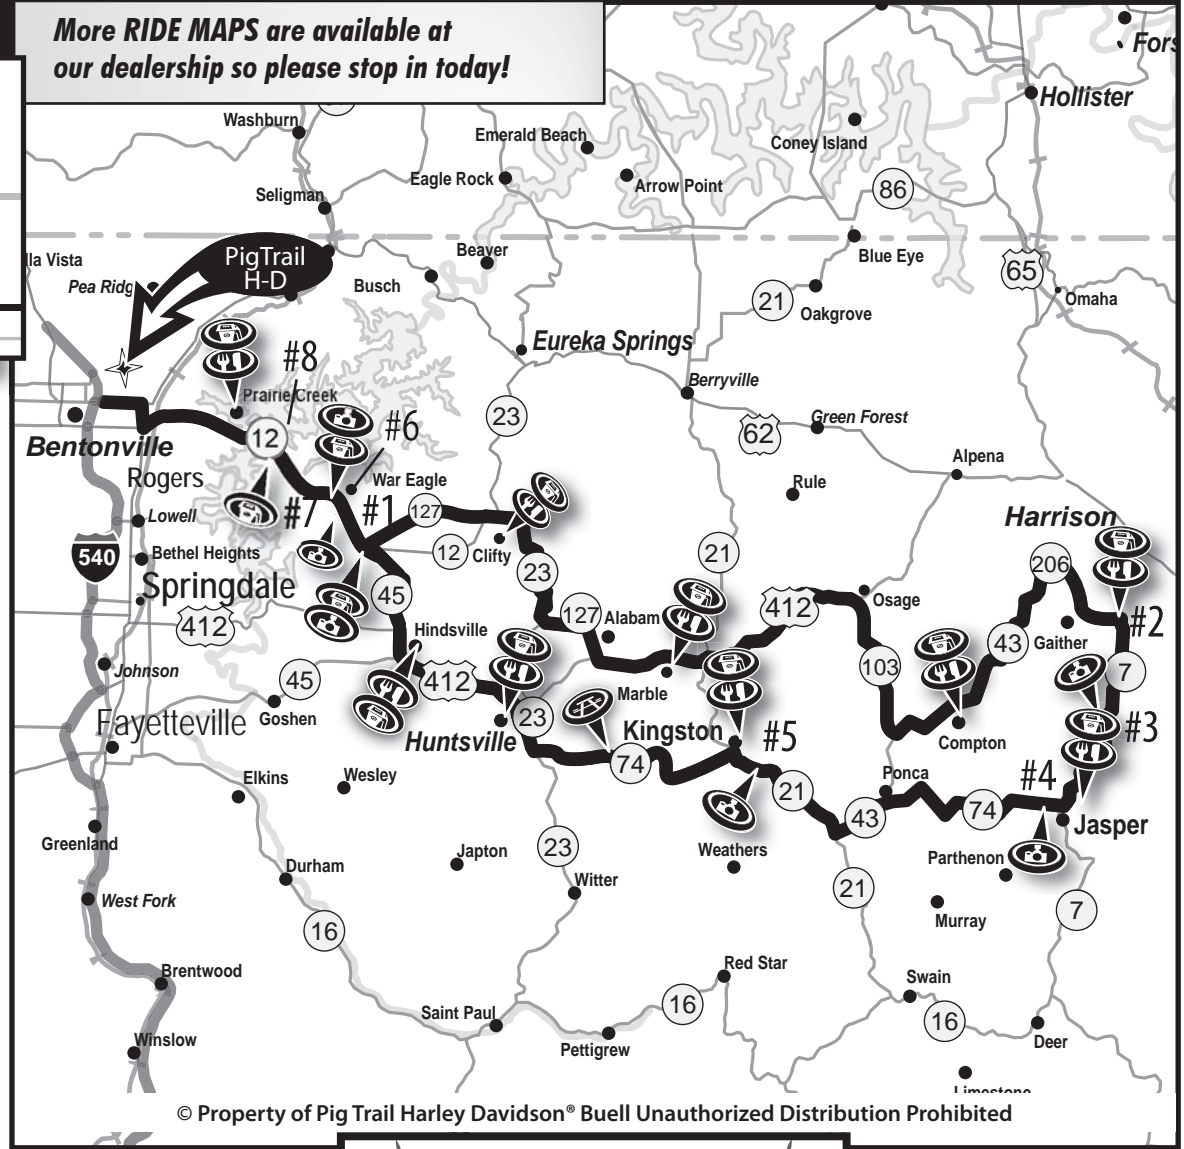

# Revolution™ Ride

More RIDE MAPS are available at our dealership so please stop in today!

Pig Trail H-D Dealership

HWY to .....	HWY	MILEAGE	Total	Notes
62W.....	2nd St	2	2.0	
2nd St.....	12E	1.2	3.2	
12E.....	127S	15.8	19.0	
127S.....	12E	8.7	27.7	
12E.....	23S	1	28.7	
23S.....	127S	8.2	36.9	
127S.....	412E	5.1	42.0	
412E.....	103S	19	61.0	
103S.....	43E	12.2	73.2	
43E.....	206S	15.6	88.8	
206S.....	7S	9.3	98.1	
7S.....	74W	10.7	108.8	
74W.....	43S	14.4	123.2	
43S.....	21N	4.4	127.6	
21N.....	74W	9.6	137.2	
74W.....	23N	14.3	151.5	
23N.....	412W	7.4	158.9	
412W.....	45N	8.7	167.6	
45N.....	12W	7.9	175.5	
12W.....	2nd St. (Turn Right)	22.5	198.0	
2nd St.....	102	1	199.0	
102.....	Dealership	2	201.0	

**POINTS OF INTEREST:**

- #1: Hobbs State Park
- #2: Mystic Caverns
- #3: Buffalo River National Park
- #4: Ozark National Forest
- #5: Boxley Valley - Watch For Elk!
- #6: War Eagle Cavern
- #7: War Eagle Mill
- #8: Beaver Lake

- KEY:**
- Food
  - Fuel Stop
  - Outdoor Activities
  - Points of Interest
  - Rest Area

© Property of Pig Trail Harley Davidson® Buell Unauthorized Distribution Prohibited

**BIKE BROKE DOWN?**  
 Call for bike pickup from the  
**"PIG-UP TRUCK"**  
 PIG TRAIL HARLEY-DAVIDSON  
 8am-7pm call toll free 1-877-633-9797  
 7pm-8am call 479.271.7600

**PIG TRAIL**  
 HARLEY-DAVIDSON/BUELL  
 479-636-9797 | 877-633-9797 TOLL FREE  
 2409 HUDSON ROAD · ROGERS, ARKANSAS  
[www.pigtrailhd.com](http://www.pigtrailhd.com)