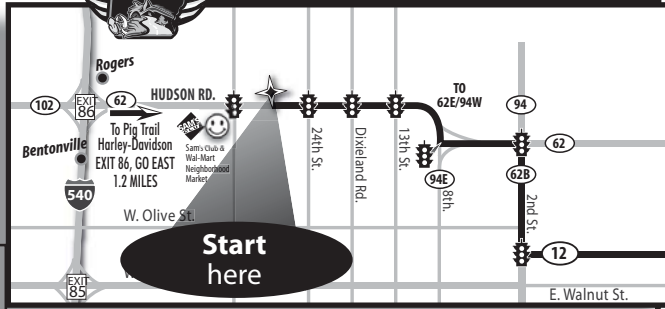

PIG TRAIL

HARLEY-DAVIDSON/BUELL

Road Glide™ Ride

More RIDE MAPS are available at our dealership so please stop in today!

Pig Trail H-D Dealership

Start here

© Property of Pig Trail Harley Davidson® Buell Unauthorized Distribution Prohibited

HWY to	HWY	MILEAGE	Total	Notes
62E	2nd St	2	2.0	
2nd St	12E	1.2	3	
12E	23S	28	31	
23S	412E	13.7	44.7	
412E	21S	12	56.7	
21S	43E	16	72.7	
43E	74E	4	76.7	
74E	7N	10	86.7	
7N	206E	12	98.7	
206E	65S	7.6	106.3	
65S	123S	9.1	115.4	
123S	7S	32	147.4	
7S	123S	3.5	150.9	
123S	292W	30	180.9	
292W	21N	7	187.9	
21N	16W	25	212.9	
16W	23N	25	237.9	
23N	412W	23	260.9	
412W	45N	9	269.9	
45N	12W	6	275.9	
12W	2nd St	23	298.9	
2nd St	62W	1	299.9	
62W	Dealership	2	301.9	

FUEL UP!!!
(No Gas For 160 Miles)

- KEY:**
- Food**
 - Fuel Stop**
 - Outdoor Activities**
 - Points of Interest**
 - Rest Area**

- POINTS OF INTEREST:**
- #1: National Forest
 - #2: Ponca Wilderness Area
- Camping
 - #3: Buffalo River National Park
- Camping, Canoeing
 - #4: National Forest Camping

BIKE BROKE DOWN?
Call for bike pickup from the
"PIG-UP TRUCK"
PIG TRAIL HARLEY-DAVIDSON
8am-7pm call toll free 1-877-633-9797
7pm-8am call 479.271.7600

PIG TRAIL
HARLEY-DAVIDSON/BUELL
479-636-9797 | 877-633-9797 TOLL FREE
2409 HUDSON ROAD · ROGERS, ARKANSAS
www.pigtrailhd.com