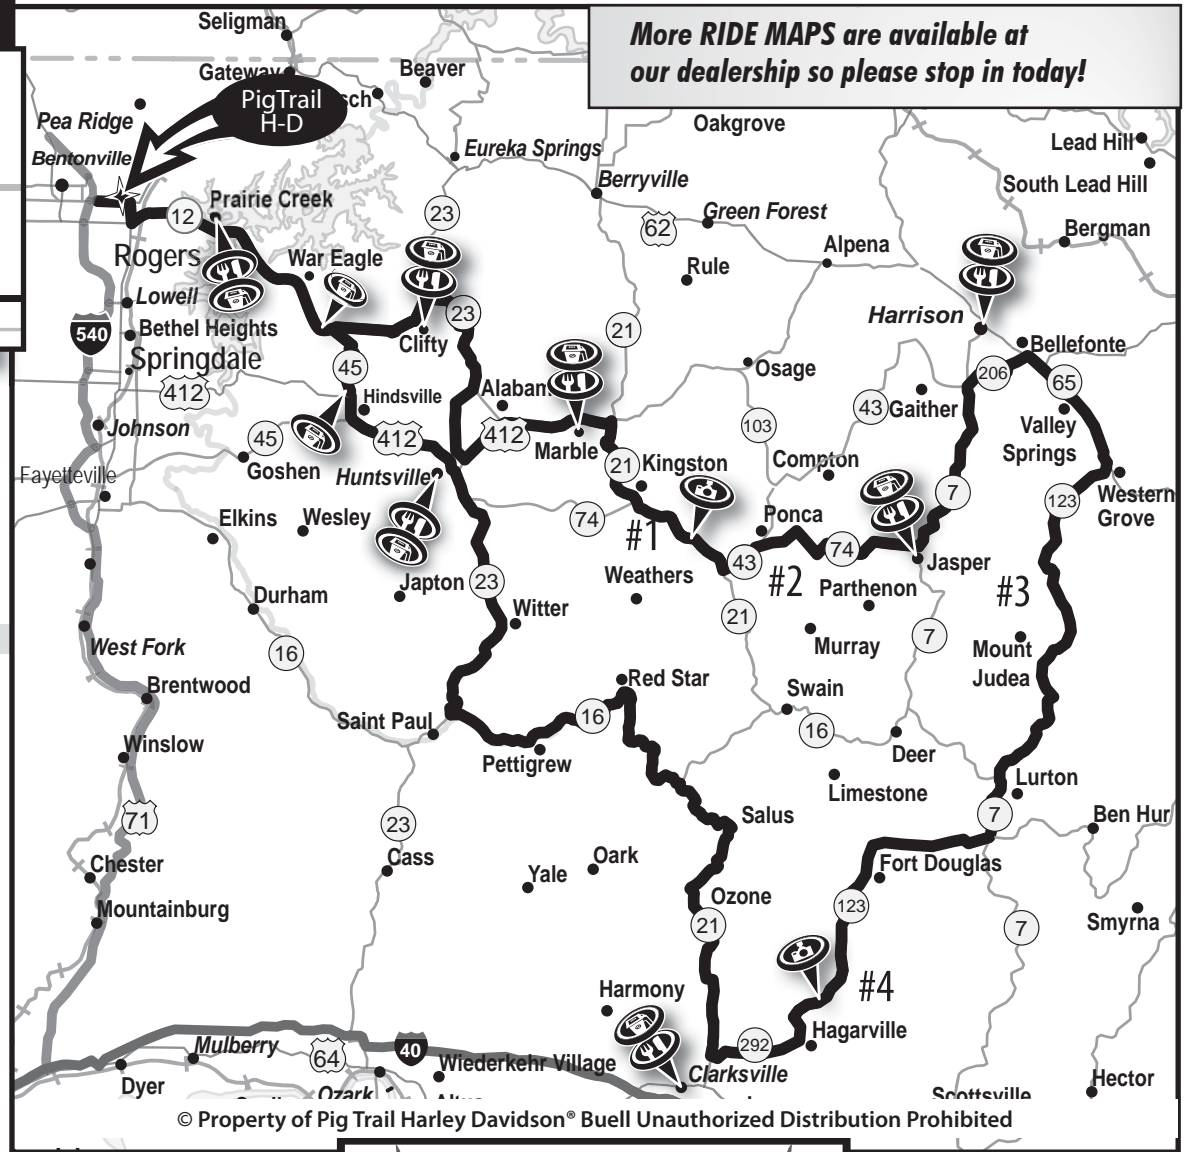

PIG TRAIL

HARLEY-DAVIDSON/BUELL

Road Glide™ Ride

More RIDE MAPS are available at our dealership so please stop in today!

Pig Trail H-D Dealership

Start here

© Property of Pig Trail Harley Davidson® Buell Unauthorized Distribution Prohibited

HWY to	HWY	MILEAGE	Total	Notes
62E	2nd St	2	2.0	
2nd St	12E	1.2	3	
12E	23S	28	31	
23S	412E	13.7	44.7	
412E	21S	12	56.7	
21S	43E	16	72.7	
43E	74E	4	76.7	
74E	7N	10	86.7	
7N	206E	12	98.7	
206E	65S	7.6	106.3	
65S	123S	9.1	115.4	
123S	7S	32	147.4	
7S	123S	3.5	150.9	
123S	292W	30	180.9	
292W	21N	7	187.9	
21N	16W	25	212.9	
16W	23N	25	237.9	
23N	412W	23	260.9	
412W	45N	9	269.9	
45N	12W	6	275.9	
12W	2nd St	23	298.9	
2nd St	62W	1	299.9	
62W	Dealership	2	301.9	

FUEL UP!!!
(No Gas For 160 Miles)

- KEY:**
- Food**
 - Fuel Stop**
 - Outdoor Activities**
 - Points of Interest**
 - Rest Area**

- POINTS OF INTEREST:**
- #1: National Forest
 - #2: Ponca Wilderness Area
- Camping
 - #3: Buffalo River National Park
- Camping, Canoeing
 - #4: National Forest Camping

BIKE BROKE DOWN?
Call for bike pickup from the
"PIG-UP TRUCK"
PIG TRAIL HARLEY-DAVIDSON
8am-7pm call toll free 1-877-633-9797
7pm-8am call 479.271.7600

PIG TRAIL
HARLEY-DAVIDSON/BUELL
479-636-9797 | 877-633-9797 TOLL FREE
2409 HUDSON ROAD · ROGERS, ARKANSAS
www.pigtrailhd.com