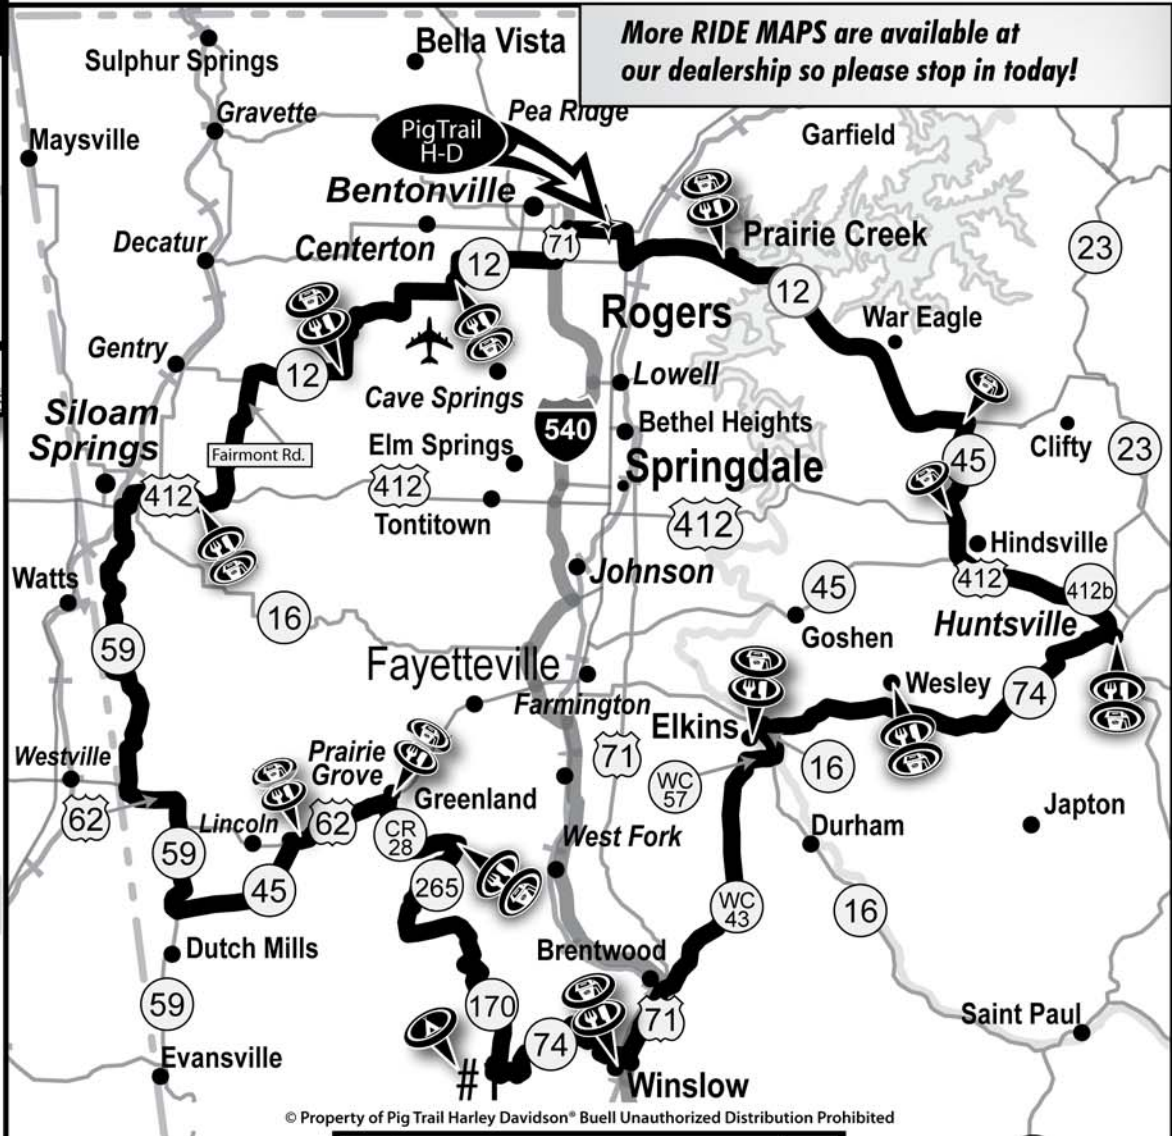

PIG TRAIL

HARLEY-DAVIDSON/BUELL

Pig Trail H-D Dealership

HWY toHWY	MILEAGE	Total	Notes
62E.....2nd St	2.2	2.2	
2nd St.....12E	1	3.2	
12E.....45S	18.8	22	
45S.....412E	9	31	
412E.....412b	7.8	38.8	
412b.....74W	2.7	41.5	
74W.....16E	19.2	60.7	Left To Brashears
16E.....WC57	4.1	64.8	
WC57.....WC43	2.8	67.6	Left on WC 43
WC43.....71S	11.7	79.3	
71S.....74W	3.5	82.8	
74W.....170	13.2	96	
170.....265N	6.9	102.9	
265N.....CR28 (Zip Trip Store)	9.6	112.5	Left at the Zip Trip Convenience Store
CR28 (Hogeye Rd.).....62W (Buchanan Rd.)	6.4	118.9	
62W.....45S	4.1	123	
45S.....59N	10.6	133.6	
59N.....62W	6.1	139.7	
62W.....59N	1.6	141.3	
59N.....412E	6	275.9	
412E.....Fairmont Rd.	4.9	161.4	Left on Fairmont
Fairmont Rd.....12E	5.8	167.2	No Hwy Sign, Right at Stop Sign
12E.....71bS	18.1	185.3	
71bS.....I-540N	1.5	186.8	
I-540N.....62E (Exit 86)	1.6	188.4	
62E.....Dealership	1.1	189.5	

POINT OF INTEREST:

#1: Devils Den State Park
 -Camping, Swimming, Fishing, Lodging

Street Glide™ Ride

More RIDE MAPS are available at our dealership so please stop in today!

© Property of Pig Trail Harley Davidson® Buell Unauthorized Distribution Prohibited

- KEY:**
- Food
 - Fuel Stop
 - Outdoor Activities
 - Points of Interest
 - Rest Area

BIKE BROKE DOWN?
 Call for bike pickup from the "PIG-UP TRUCK"
 PIG TRAIL HARLEY-DAVIDSON
 8am-7pm call toll free 1-877-633-9797
 7pm-8am call 479.271.7600

PIG TRAIL
 HARLEY-DAVIDSON/BUELL
 479-636-9797 | 877-633-9797 TOLL FREE
 2409 HUDSON ROAD · ROGERS, ARKANSAS