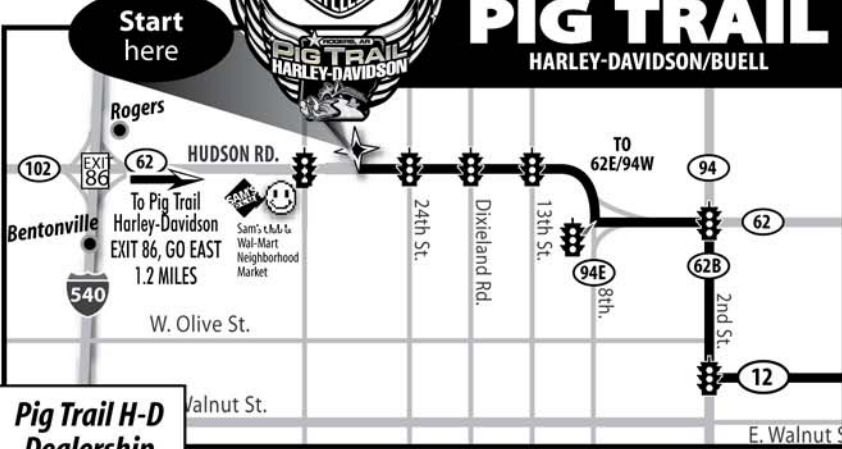

PIG TRAIL

HARLEY-DAVIDSON/BUELL

Pig Trail H-D Dealership

HWY toHWY	MILEAGE	Total	Notes
62E.....2nd St	2.2	2.2	
2nd St.....12E	1	3.2	
12E.....45S	18.8	22	
45S.....412E	9	31	
412E.....412b	7.8	38.8	
412b.....74W	2.7	41.5	
74W.....16E	19.2	60.7	Left To Brashears
16E.....WC57	4.1	64.8	
WC57.....WC43	2.8	67.6	Left on WC 43
WC43.....71S	11.7	79.3	
71S.....74W	3.5	82.8	
74W.....170	13.2	96	
170.....265N	6.9	102.9	
265N.....CR28 (Zip Trip Store)	9.6	112.5	Left at the Zip Trip Convenience Store
CR28 (Hogeye Rd.).....62W (Buchanan Rd.)	6.4	118.9	
62W.....45S	4.1	123	
45S.....59N	10.6	133.6	
59N.....62W	6.1	139.7	
62W.....59N	1.6	141.3	
59N.....412E	6	275.9	
412E.....Fairmont Rd.	4.9	161.4	Left on Fairmont
Fairmont Rd.....12E	5.8	167.2	No Hwy Sign, Right at Stop Sign
12E.....71bS	18.1	185.3	
71bS.....I-540N	1.5	186.8	
I-540N.....62E (Exit 86)	1.6	188.4	
62E.....Dealership	1.1	189.5	

POINT OF INTEREST:

#1: Devils Den State Park
 -Camping, Swimming, Fishing, Lodging

Street Glide™ Ride

More RIDE MAPS are available at our dealership so please stop in today!

© Property of Pig Trail Harley Davidson® Buell Unauthorized Distribution Prohibited

- KEY:**
- Food
 - Fuel Stop
 - Outdoor Activities
 - Points of Interest
 - Rest Area

BIKE BROKE DOWN?
 Call for bike pickup from the "PIG-UP TRUCK"
 PIG TRAIL HARLEY-DAVIDSON
 8am-7pm call toll free 1-877-633-9797
 7pm-8am call 479.271.7600

PIG TRAIL
 HARLEY-DAVIDSON/BUELL
 479-636-9797 | 877-633-9797 TOLL FREE
 2409 HUDSON ROAD · ROGERS, ARKANSAS